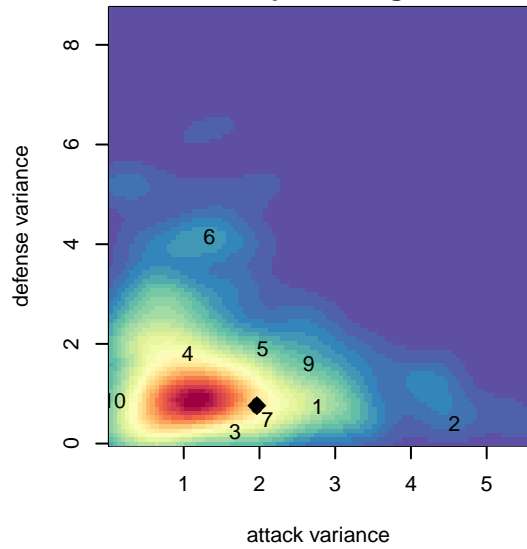

# Canyon Optimist Inferno G04

, ID  
 G04 total strength=1238  
 attack=7.63 defense=2.72  
 fall league = Idaho D3 Div 2 U14

alt names used:  
 COSC INFERNO  
 INFERNO  
 INFERNO (ID)

Venues played:  
 2017 Idaho D3 Division 2 U14  
 2017 GEM State Challenge U14 Silver U14  
 2017 FC Nova Fall Showcase U14

**Canyon Optimist Inferno G04**  
 Dots are actual minus expected GF (blue circles) and GA (red triangles).  
 Blue line is smoothed change in attack strength. Red is smoothed change in defense strength.

**attack and defense variance (black dot)  
relative to other teams  
and top 10 in region**

**attack and defense rating  
relative to others at age  
and all opponents in last 13 months**

**Performance relative to 13 month average**