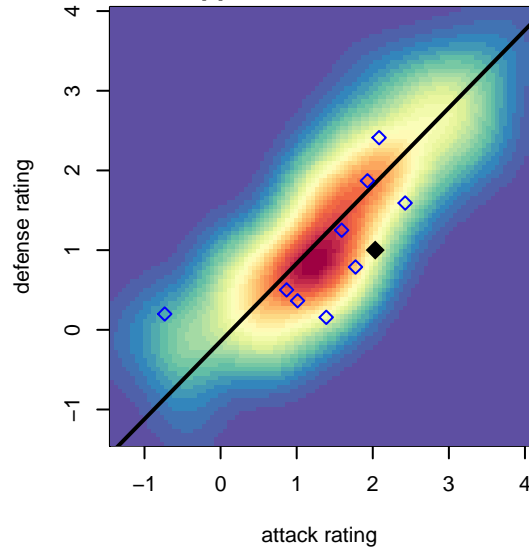

# Canyon Optimist Inferno G04

, ID  
 G04 total strength=1238  
 attack=7.63 defense=2.72  
 fall league = Idaho D3 Div 2 U14

alt names used:  
 COSC INFERNO  
 INFERNO  
 INFERNO (ID)

Venues played:  
 2017 Idaho D3 Division 2 U14  
 2017 GEM State Challenge U14 Silver U14  
 2017 FC Nova Fall Showcase U14

**Canyon Optimist Inferno G04**  
 Dots are actual minus expected GF (blue circles) and GA (red triangles).  
 Blue line is smoothed change in attack strength. Red is smoothed change in defense strength.

**attack and defense variance (black dot)  
relative to other teams  
and top 10 in region**

**attack and defense rating  
relative to others at age  
and all opponents in last 13 months**

**Performance relative to 13 month average**